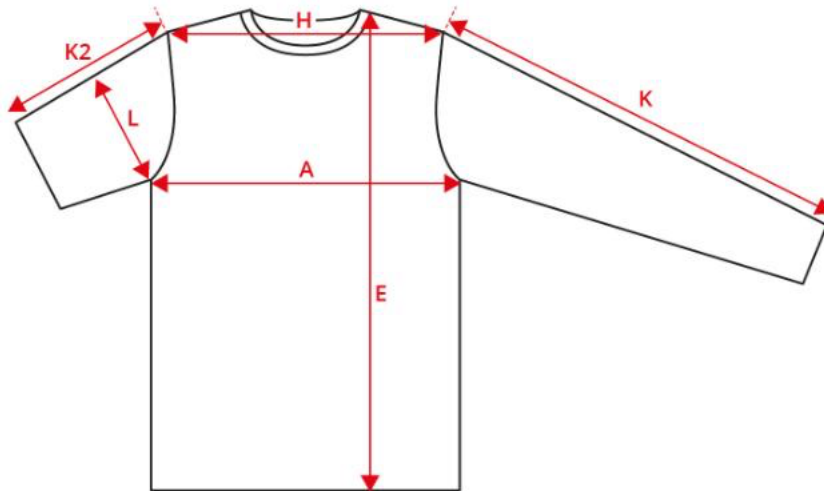

NO. 42030 YES Active T-shirt | children

Description (measured in cm)	4/6	8/10	12/14
A: ½ Chest width	32	36	40
E: Front length from high point shoulder	48	53	59
H: Shoulder to shoulder	33	35	37
K: Sleeve length - long	11	13	15
L: ½ upper arm width	12.5	14.5	16.5

How to measure

Tolerance +/- in cm

A	E	H	K	K2	L
1.5	1.5	1.5	1.5	1	1

The measurements in a product measurement chart refer to measurements made directly on the clothing. Lay the garment out flat on an even surface without stretching it. Take the measurements as shown by the arrows and select the size that fits. Use a tape measure for the best results. The tolerances in the measurement chart are based on when the item is received from ID® and not